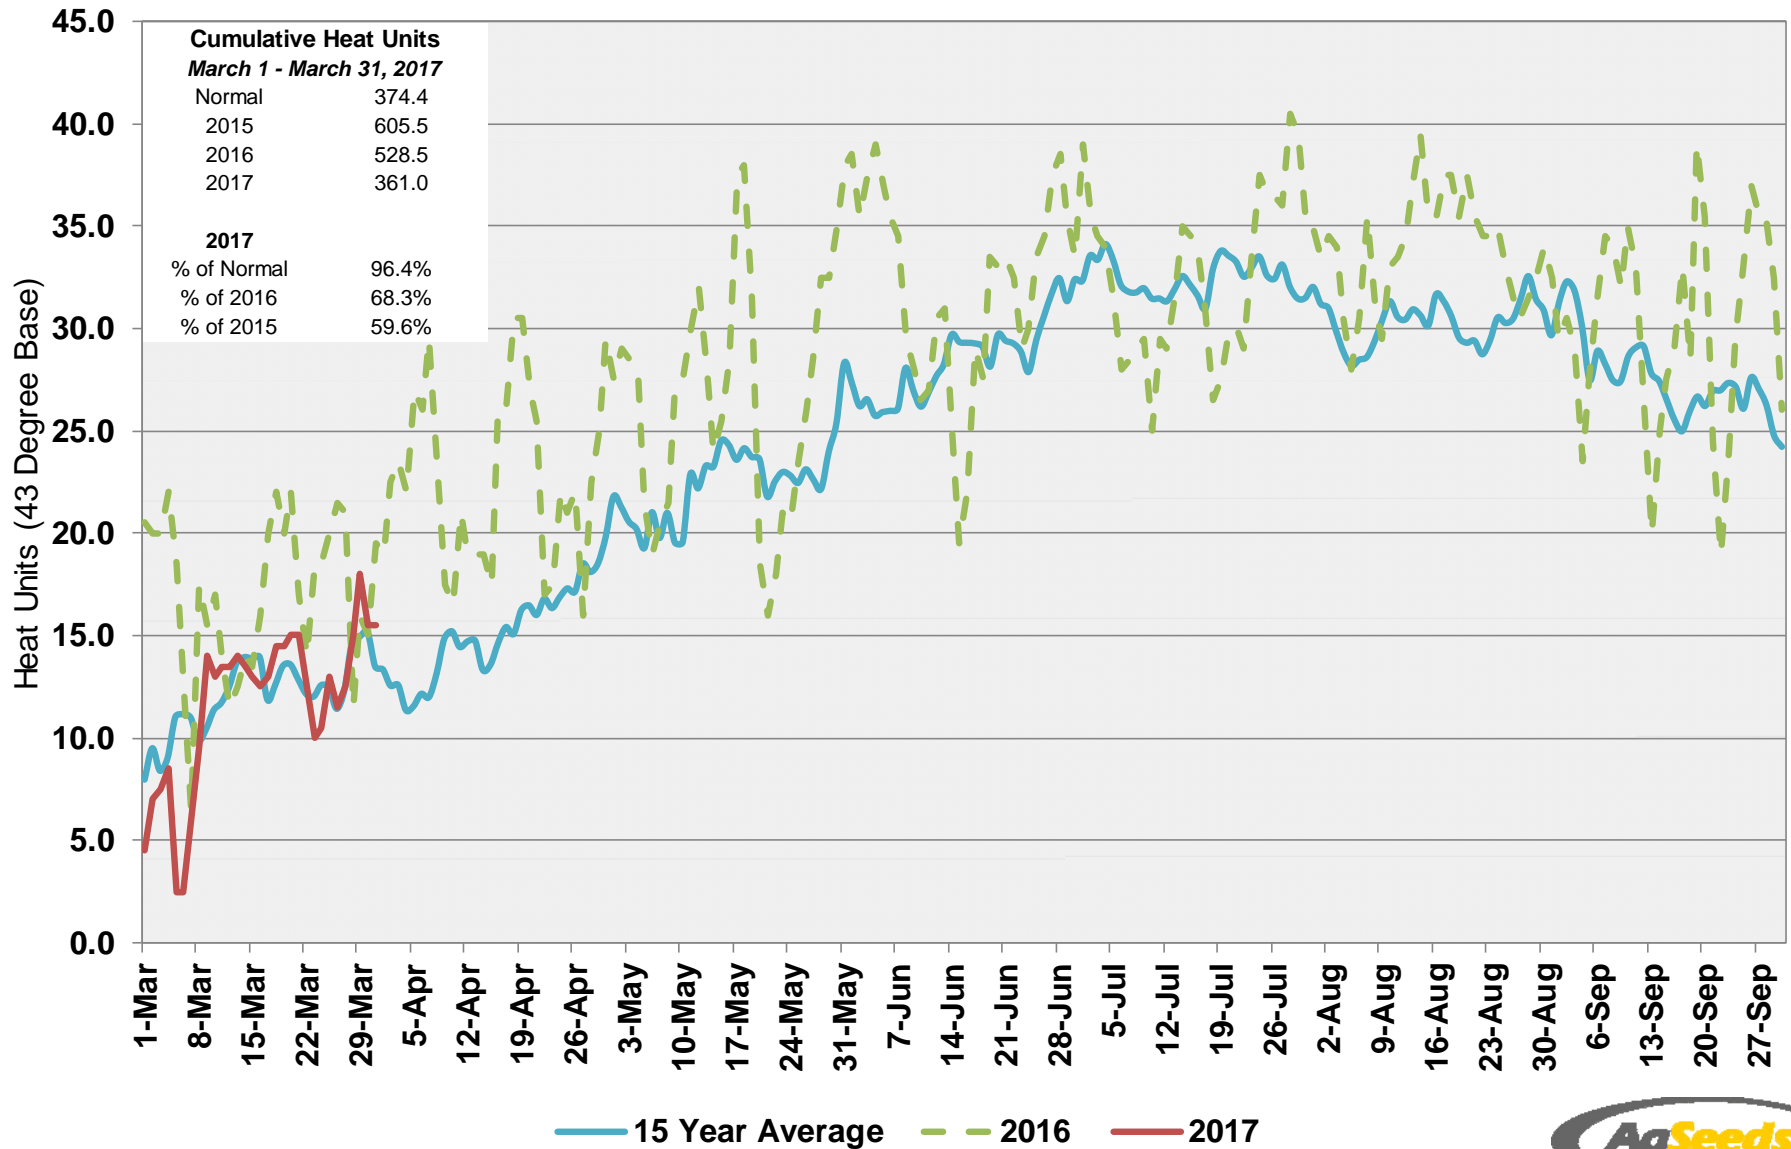

Patterson Station (Central Region)

Heat Units – 2017 vs 2016 & 15 Year Average