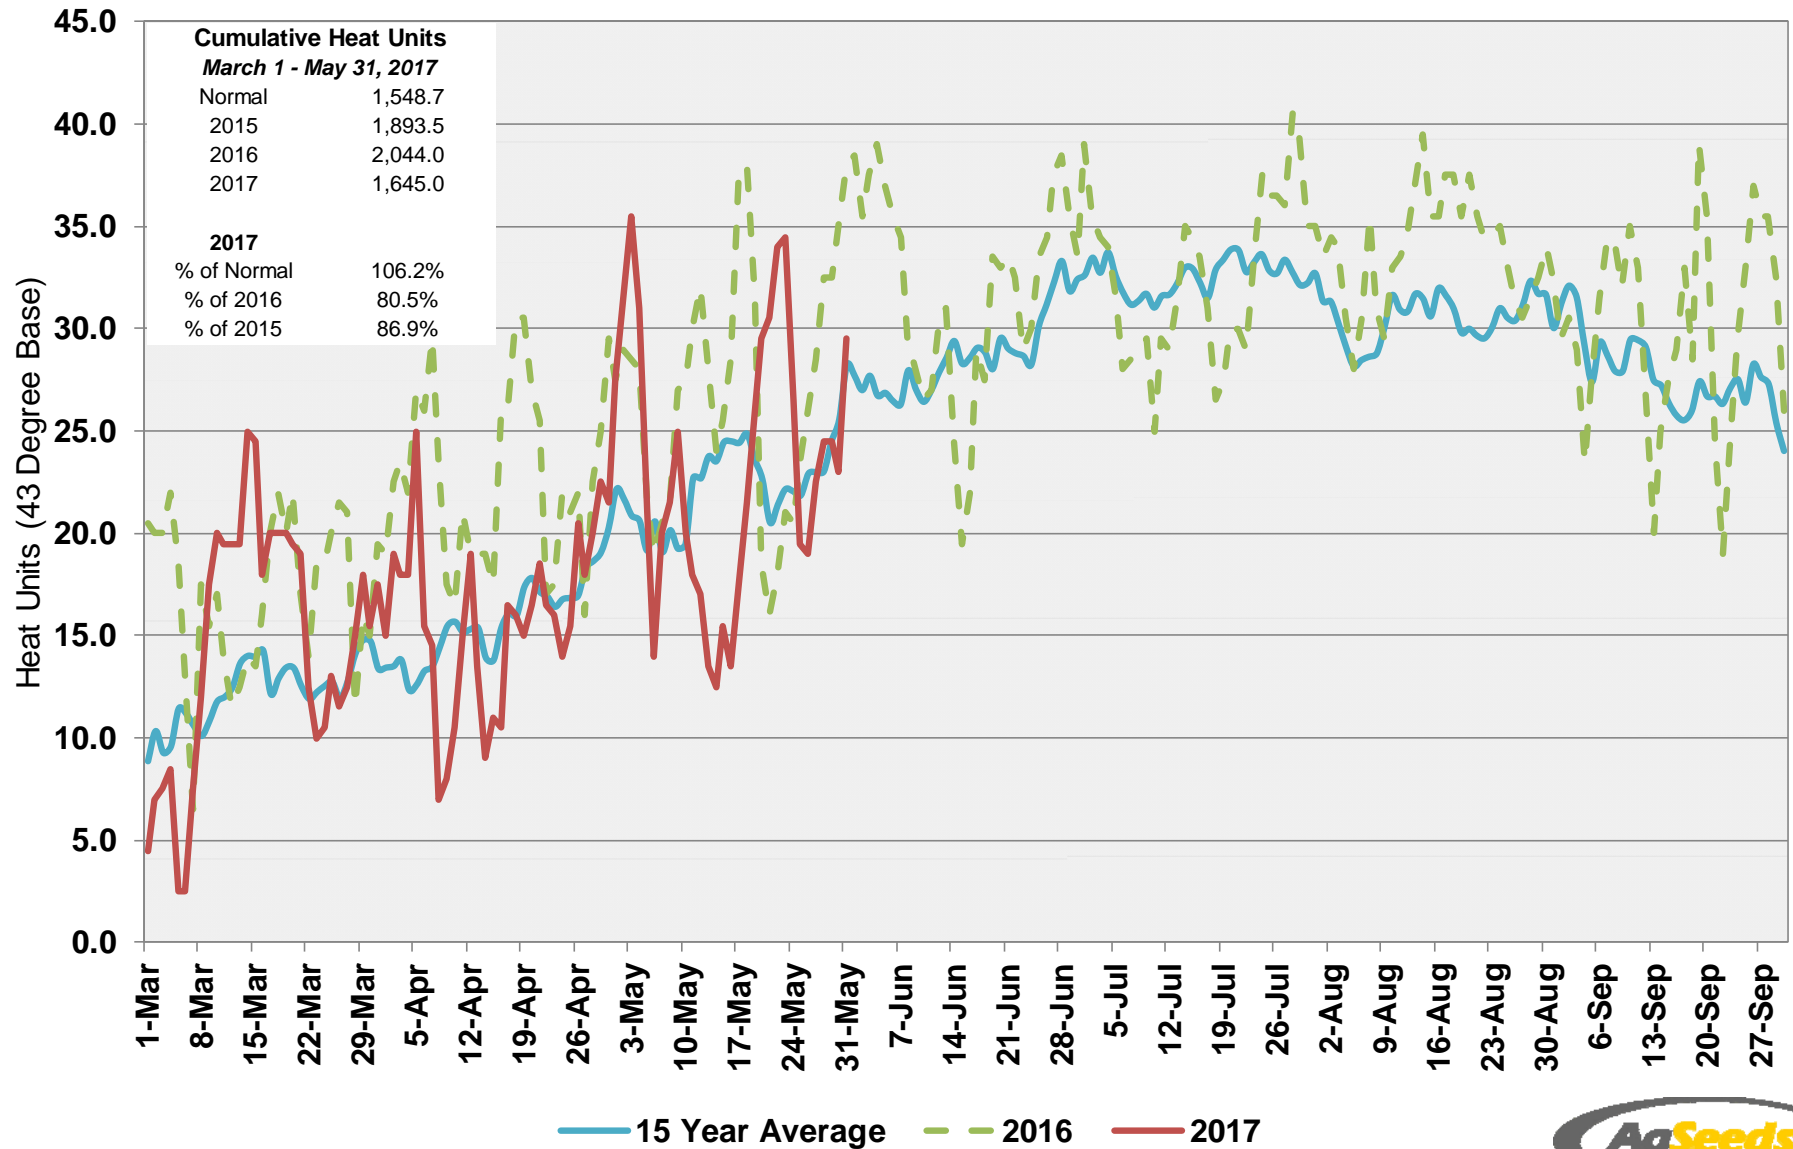

Patterson Station (Central Region)

Heat Units – 2017 vs 2016 & 15 Year Average