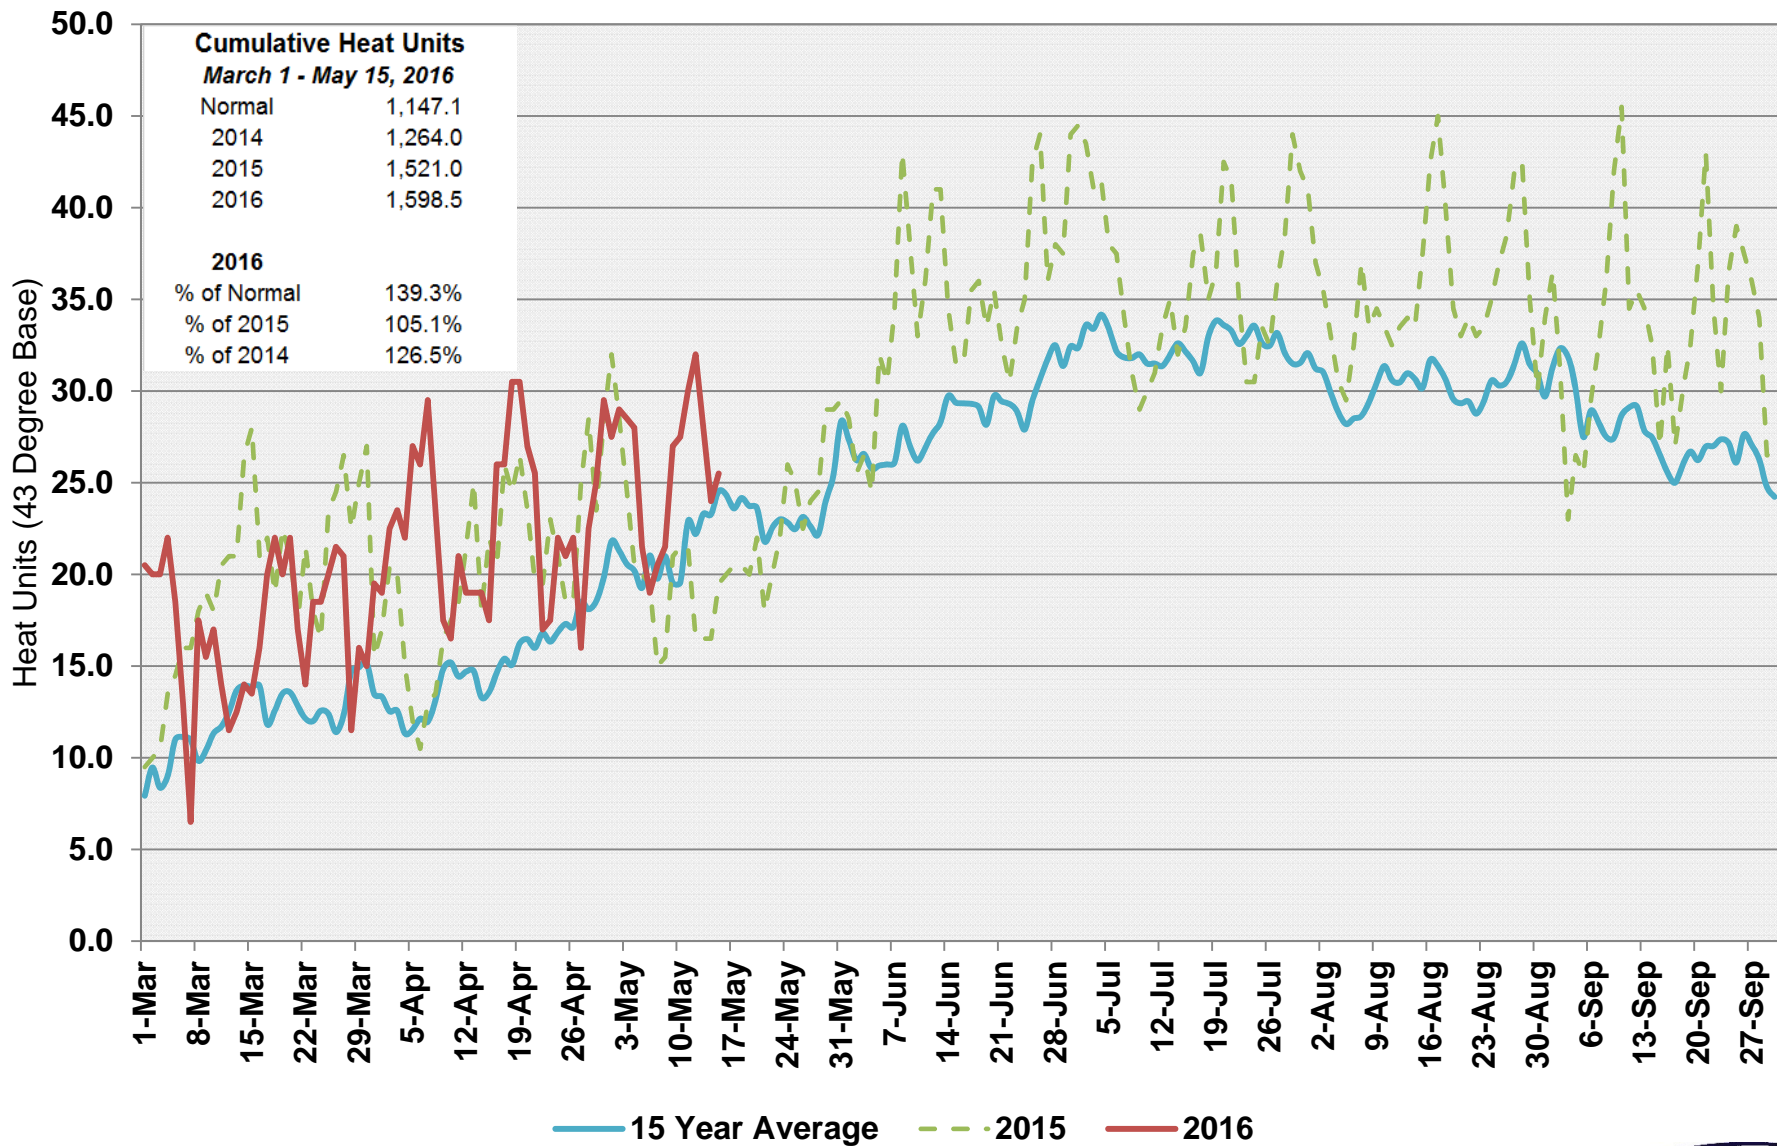

Five Points Station (South Region)

Heat Units – 2016 vs 2015 & 15 Year Average

Patterson Station (Central Region)

Heat Units – 2016 vs 2015 & 15 Year Average

Woodland Station (North Region)

Heat Units – 2016 vs 2015 & 15 Year Average