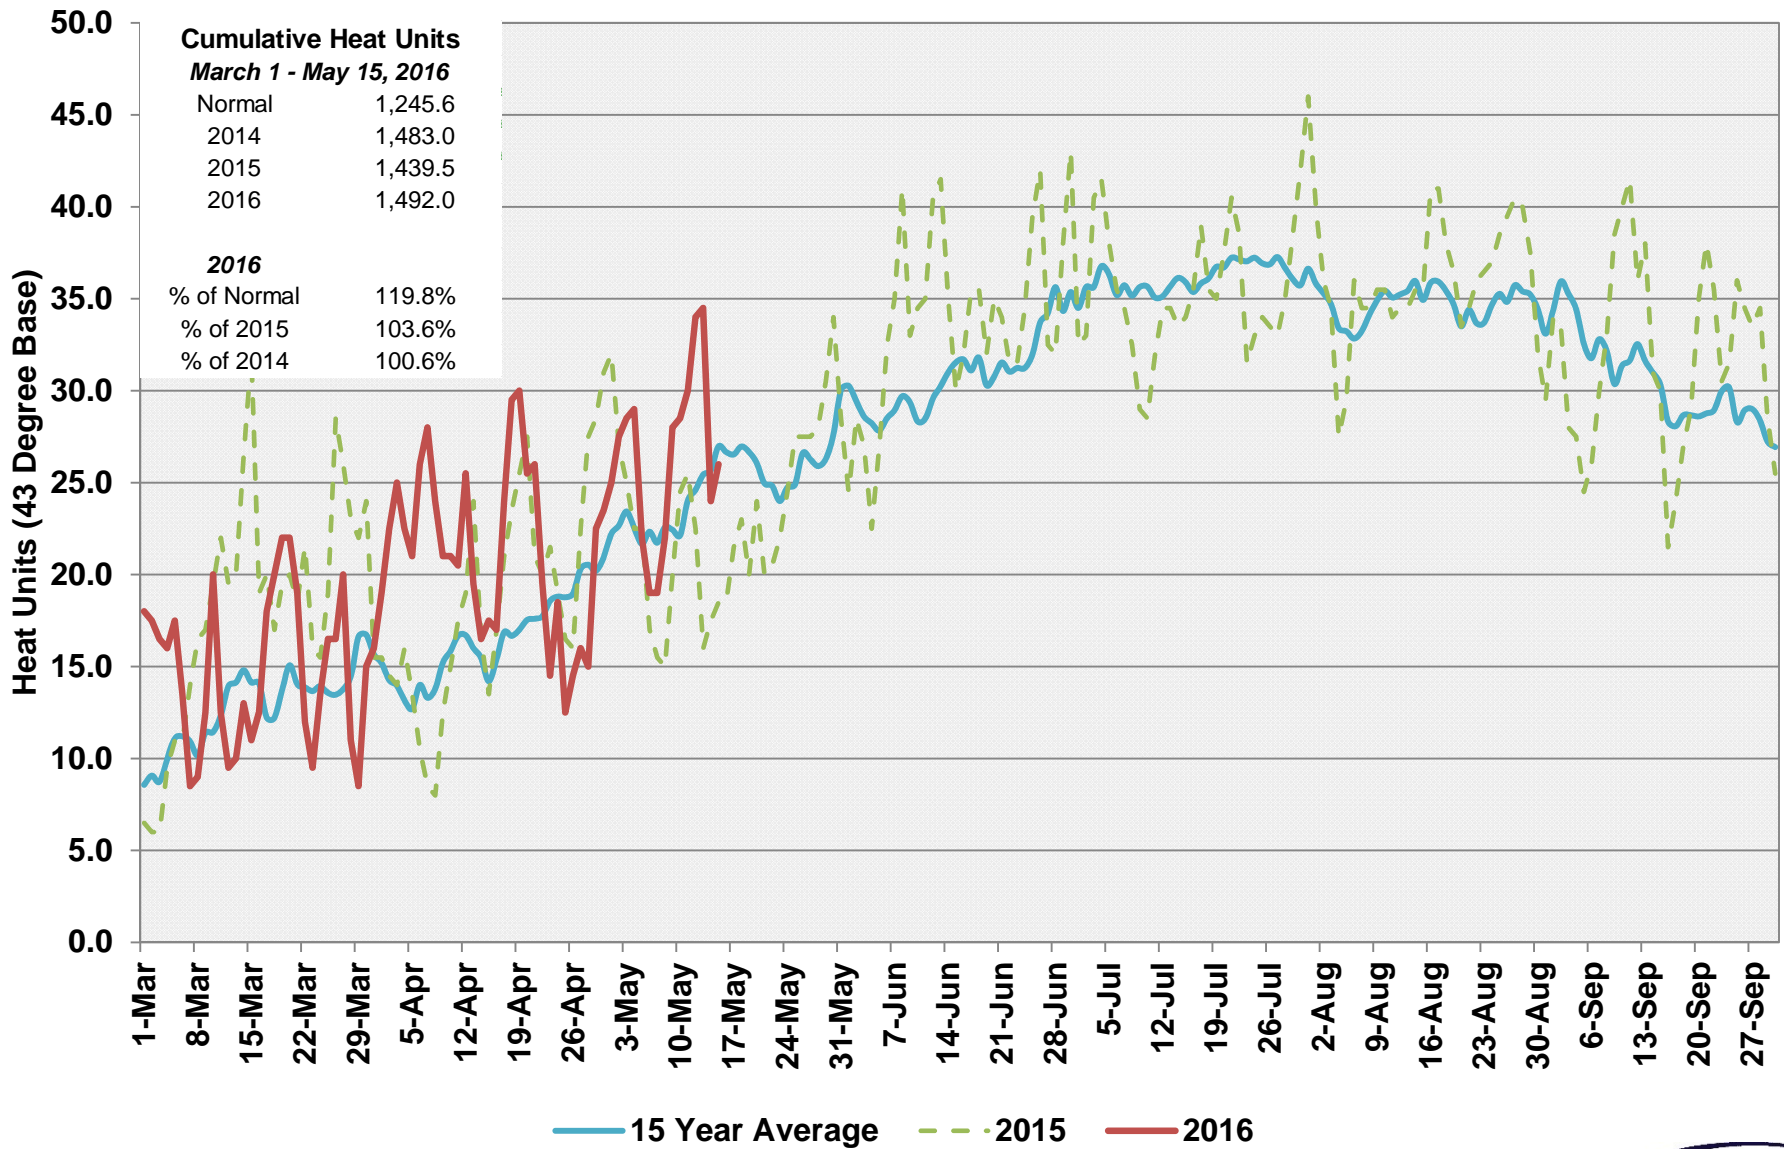

Five Points Station (South Region)

Heat Units – 2016 vs 2015 & 15 Year Average

Patterson Station (Central Region)

Heat Units – 2016 vs 2015 & 15 Year Average

Woodland Station (North Region)

Heat Units – 2016 vs 2015 & 15 Year Average