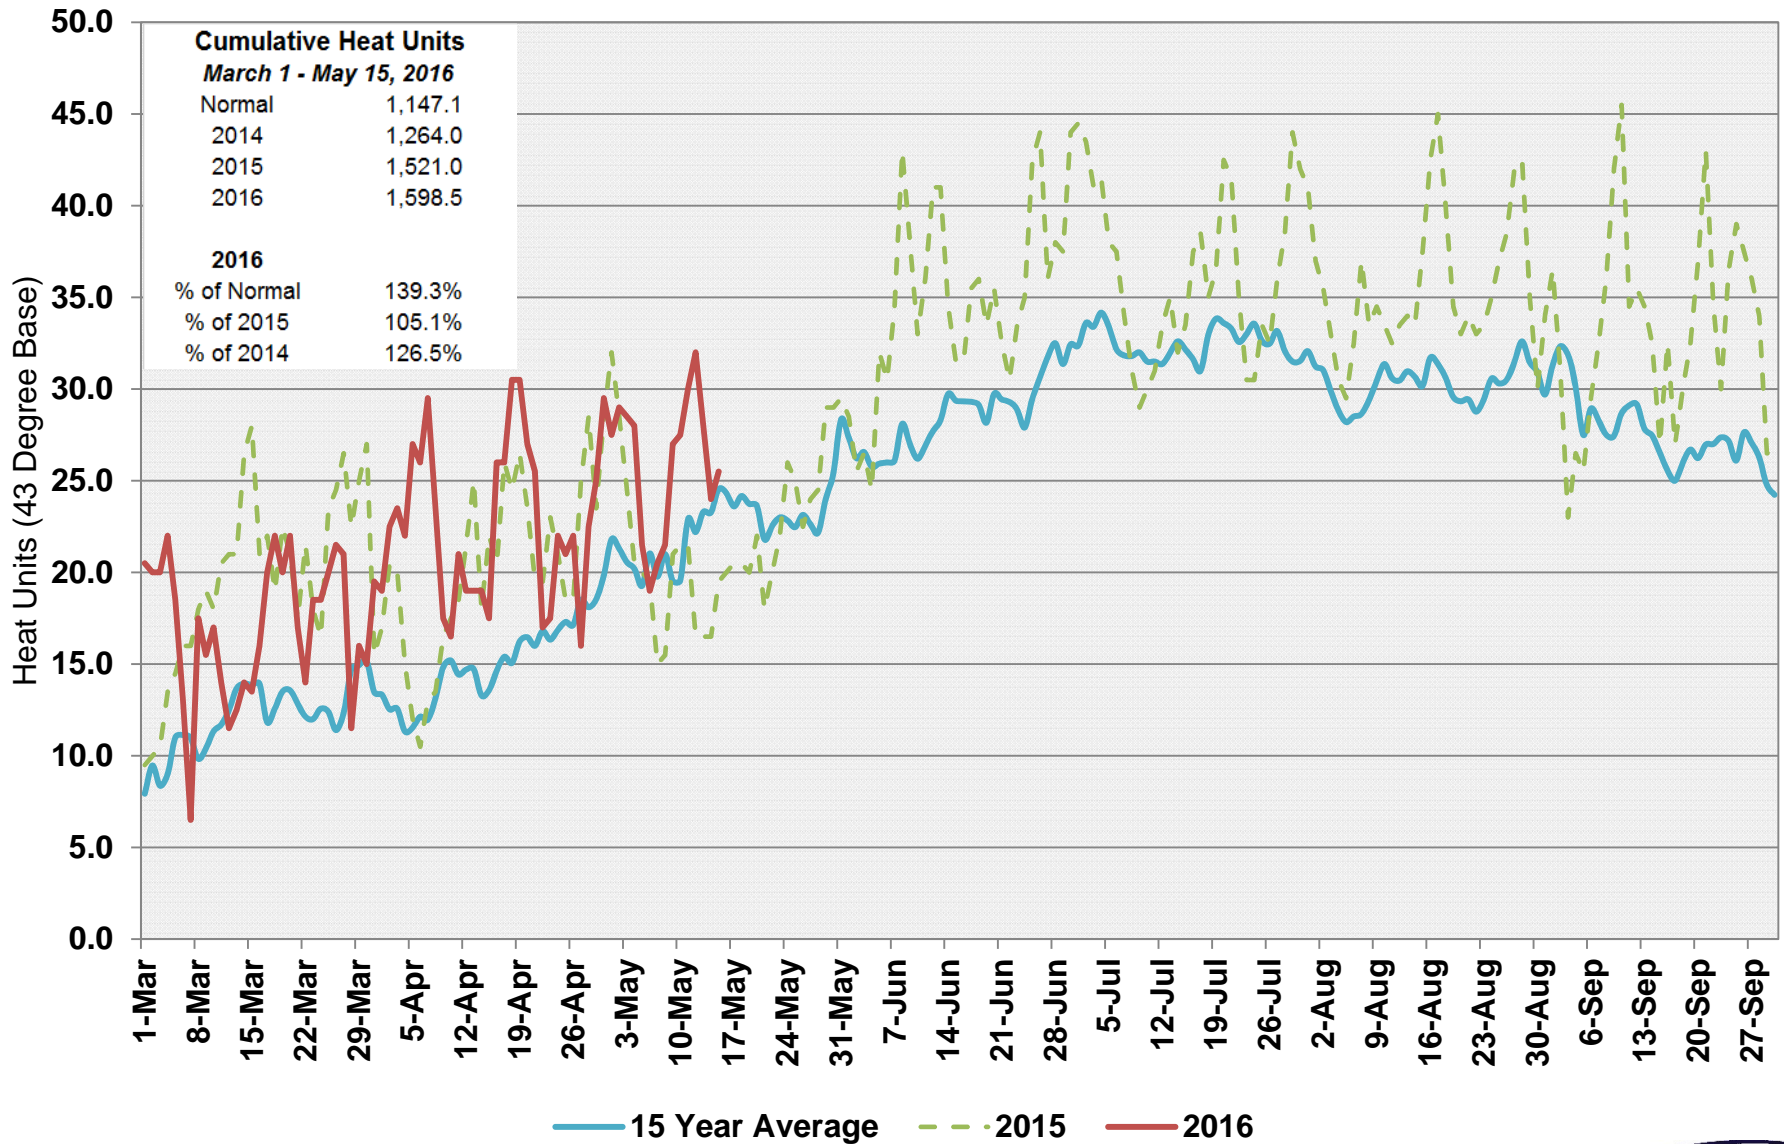

Patterson Station (Central Region)

Heat Units – 2016 vs 2015 & 15 Year Average