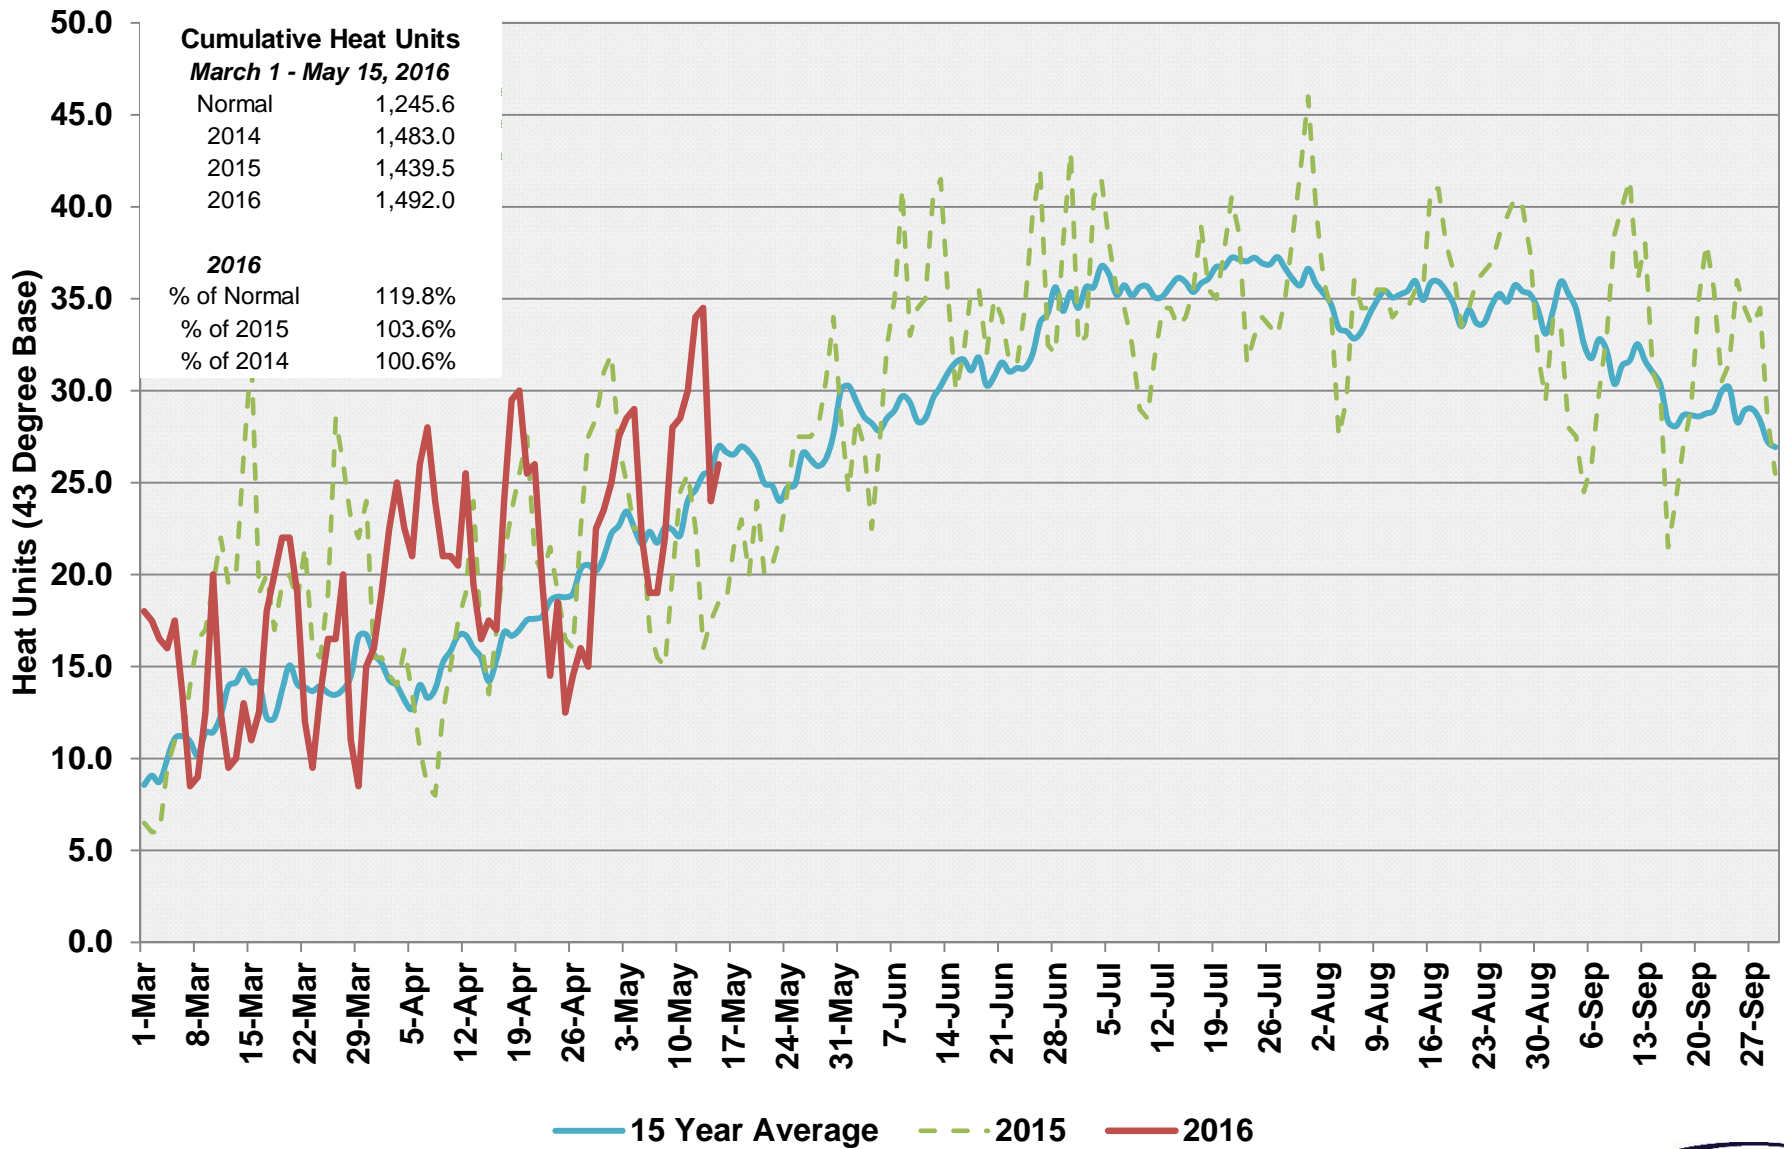

# Five Points Station (South Region)

## Heat Units – 2016 vs 2015 & 15 Year Average